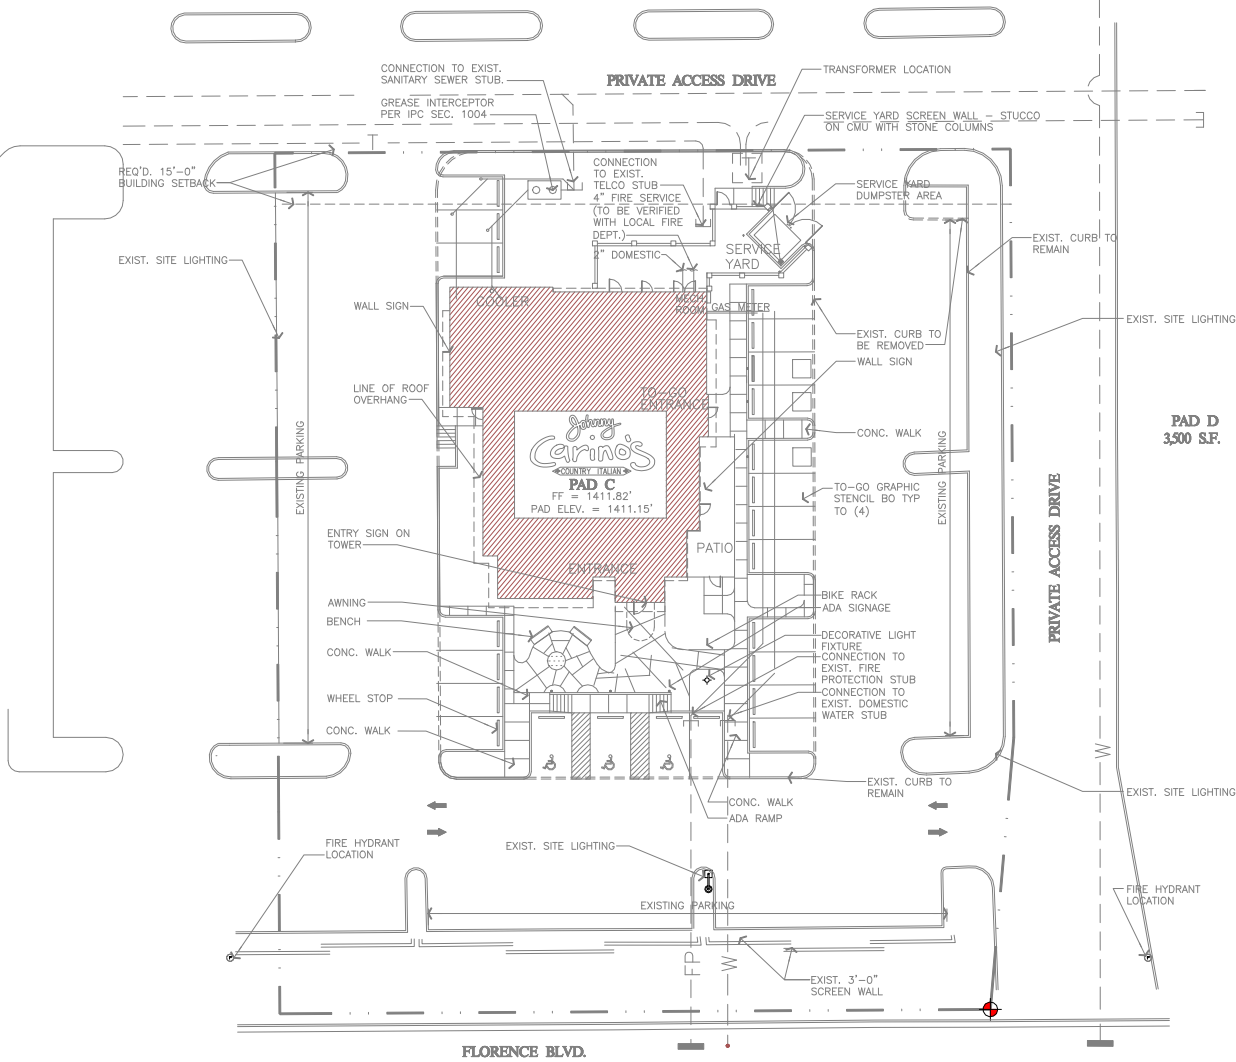

HOME DEPOT  
15,088 S.F.

FLORENCE BLVD.

PAD D  
3,500 S.F.

*Carino's*  
COUNTRY ITALIAN  
PAD C  
FF = 1411.82'  
PAD ELEV. = 1411.15'