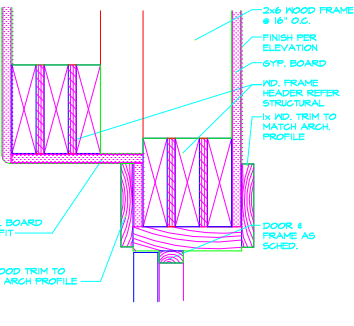

05 HEAD WIN "K" 3" x 1'-0"

04 TYP. INTERIOR DOOR FRAME 3" x 1'-0"

03 HEAD DOOR 121 3" x 1'-0"

02 TYP. INTERIOR WIN. HEAD 3" x 1'-0"

09 NOT USED

08 HEAD DOOR 102 3" x 1'-0"

07 HEAD WIN "A-2" 3" x 1'-0"

06 SILL AT WIN. H, A-2 3" x 1'-0"

13 MOP SINK 1 1/2" x 1'-0"

12 EXPOSED BEAM TRIM 1 1/2" x 1'-0"

11 FIREPLACE DETAIL 1 1/2" x 1'-0"

10 NOT USED 3" x 1'-0"

17 END WALL DINING 104 1 1/2" x 1'-0"

16 ARCH HDR. DTL. 1 1/2" x 1'-0"

15 DRINK MACHINE STAND 1 1/2" x 1'-0"

14 TO-GO UPPER CABINET 1 1/2" x 1'-0"

01 NOT USED