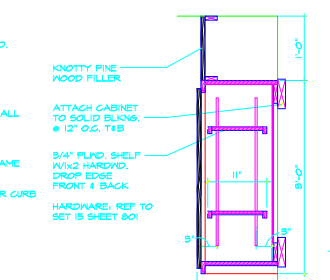

05 HEAD WIN "K" 3" x 1'-0"

04 TYP. INTERIOR DOOR FRAME 3" x 1'-0"

03 HEAD DOOR 121 3" x 1'-0"

02 TYP. INTERIOR WIN. HEAD 3" x 1'-0"

09 NOT USED

08 HEAD DOOR 102 3" x 1'-0"

07 HEAD WIN "A-2" 3" x 1'-0"

06 SILL AT WIN. H, A-2 3" x 1'-0"

13 MOP SINK 1 1/2" x 1'-0"

12 EXPOSED BEAM TRIM 1 1/2" x 1'-0"

11 FIREPLACE DETAIL 1 1/2" x 1'-0"

10 NOT USED 3" x 1'-0"

17 END WALL DINING 104 1 1/2" x 1'-0"

16 ARCH HDR. DTL. 1 1/2" x 1'-0"

15 DRINK MACHINE STAND 1 1/2" x 1'-0"

14 TO-GO UPPER CABINET 1 1/2" x 1'-0"

01 NOT USED