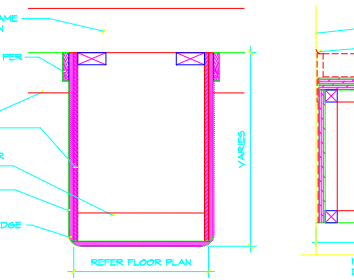

05 HEAD WIN "K" 3" x 1'-0"

04 TYP. INTERIOR DOOR FRAME 3" x 1'-0"

03 HEAD DOOR 121 3" x 1'-0"

02 TYP. INTERIOR WIN. HEAD 3" x 1'-0"

09 NOT USED

08 HEAD DOOR 102 3" x 1'-0"

07 HEAD WIN "A-2" 3" x 1'-0"

06 SILL AT WIN. H, A-2 3" x 1'-0"

13 MOP SINK 1 1/2" x 1'-0"

12 EXPOSED BEAM TRIM 1 1/2" x 1'-0"

11 FIREPLACE DETAIL 1 1/2" x 1'-0"

10 NOT USED 3" x 1'-0"

17 END WALL DINING 104 1 1/2" x 1'-0"

16 ARCH HDR. DTL. 1 1/2" x 1'-0"

15 DRINK MACHINE STAND 1 1/2" x 1'-0"

14 TO-GO UPPER CABINET 1 1/2" x 1'-0"

01 NOT USED