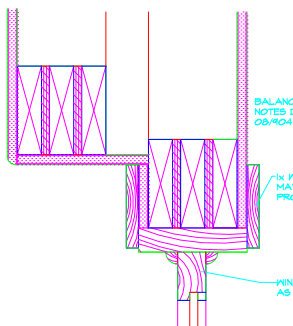

05 HEAD WIN "K" 3" x 1'-0"

04 TYP. INTERIOR DOOR FRAME 3" x 1'-0"

03 HEAD DOOR 121 3" x 1'-0"

02 TYP. INTERIOR WIN. HEAD 3" x 1'-0"

09 NOT USED

08 HEAD DOOR 102 3" x 1'-0"

07 HEAD WIN "A-2" 3" x 1'-0"

06 SILL AT WIN. H, A-2 3" x 1'-0"

13 MOP SINK 1 1/2" x 1'-0"

12 EXPOSED BEAM TRIM 1 1/2" x 1'-0"

11 FIREPLACE DETAIL 1 1/2" x 1'-0"

10 NOT USED 3" x 1'-0"

17 END WALL DINING 104 1 1/2" x 1'-0"

16 ARCH HDR. DTL. 1 1/2" x 1'-0"

15 DRINK MACHINE STAND 1 1/2" x 1'-0"

14 TO-GO UPPER CABINET 1 1/2" x 1'-0"

01 NOT USED