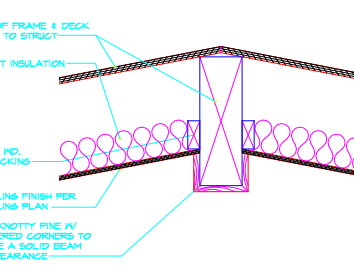

05 HEAD WIN "K" 3" x 1'-0"

04 TYP. INTERIOR DOOR FRAME 3" x 1'-0"

03 HEAD DOOR 121 3" x 1'-0"

02 TYP. INTERIOR WIN. HEAD 3" x 1'-0"

09 NOT USED

08 HEAD DOOR 102 3" x 1'-0"

07 HEAD WIN "A-2" 3" x 1'-0"

06 SILL AT WIN. H, A-2 3" x 1'-0"

13 MOP SINK 1 1/2" x 1'-0"

12 EXPOSED BEAM TRIM 1 1/2" x 1'-0"

11 FIREPLACE DETAIL 1 1/2" x 1'-0"

10 NOT USED 3" x 1'-0"

17 END WALL DINING 104 1 1/2" x 1'-0"

16 ARCH HDR. DTL. 1 1/2" x 1'-0"

15 DRINK MACHINE STAND 1 1/2" x 1'-0"