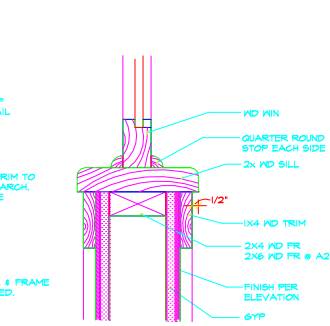

05 HEAD WIN "K" 3" x 1'-0"

04 TYP. INTERIOR DOOR FRAME 3" x 1'-0"

03 HEAD DOOR 121 3" x 1'-0"

02 TYP. INTERIOR WIN. HEAD 3" x 1'-0"

09 NOT USED

08 HEAD DOOR 102 3" x 1'-0"

07 HEAD WIN "A-2" 3" x 1'-0"

06 SILL AT WIN. H, A-2 3" x 1'-0"

13 MOP SINK 1 1/2" x 1'-0"

12 EXPOSED BEAM TRIM 1 1/2" x 1'-0"

11 FIREPLACE DETAIL 1 1/2" x 1'-0"

10 NOT USED 3" x 1'-0"

17 END WALL DINING 104 1 1/2" x 1'-0"

16 ARCH HDR. DTL. 1 1/2" x 1'-0"

15 DRINK MACHINE STAND 1 1/2" x 1'-0"

14 TO-GO UPPER CABINET 1 1/2" x 1'-0"

01 NOT USED