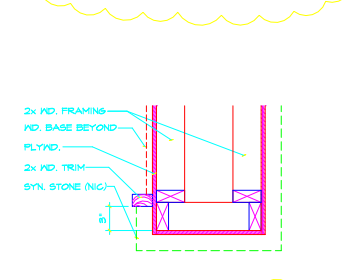

05 HEAD WIN "K" 3" x 1'-0"

04 TYP. INTERIOR DOOR FRAME 3" x 1'-0"

03 HEAD DOOR 121 3" x 1'-0"

02 TYP. INTERIOR WIN. HEAD 3" x 1'-0"

09 NOT USED

08 HEAD DOOR 102 3" x 1'-0"

07 HEAD WIN "A-2" 3" x 1'-0"

06 SILL AT WIN. H, A-2 3" x 1'-0"

13 MOP SINK 1 1/2" x 1'-0"

12 EXPOSED BEAM TRIM 1 1/2" x 1'-0"

11 FIREPLACE DETAIL 1 1/2" x 1'-0"

10 NOT USED 3" x 1'-0"

17 END WALL DINING 104 1 1/2" x 1'-0"

16 ARCH HDR. DTL. 1 1/2" x 1'-0"

15 DRINK MACHINE STAND 1 1/2" x 1'-0"

14 TO-GO UPPER CABINET 1 1/2" x 1'-0"

01 NOT USED