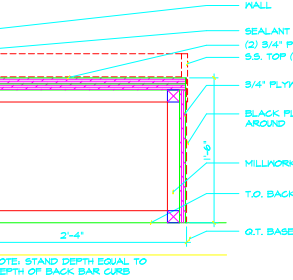

05 HEAD WIN "K" 3" x 1'-0"

04 TYP. INTERIOR DOOR FRAME 3" x 1'-0"

03 HEAD DOOR 121 3" x 1'-0"

02 TYP. INTERIOR WIN. HEAD 3" x 1'-0"

09 NOT USED

08 HEAD DOOR 102 3" x 1'-0"

07 HEAD WIN "A-2" 3" x 1'-0"

06 SILL AT WIN. H, A-2 3" x 1'-0"

13 MOP SINK 1 1/2" x 1'-0"

12 EXPOSED BEAM TRIM 1 1/2" x 1'-0"

11 FIREPLACE DETAIL 1 1/2" x 1'-0"

10 NOT USED 3" x 1'-0"

17 END WALL DINING 104 1 1/2" x 1'-0"

16 ARCH HDR. DTL. 1 1/2" x 1'-0"

15 DRINK MACHINE STAND 1 1/2" x 1'-0"

14 TO-GO UPPER CABINET 1 1/2" x 1'-0"

01 NOT USED