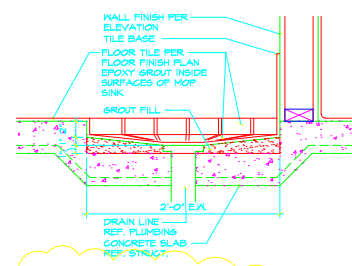

05 HEAD WIN "K" 3" x 1'-0"

04 TYP. INTERIOR DOOR FRAME 3" x 1'-0"

03 HEAD DOOR 121 3" x 1'-0"

02 TYP. INTERIOR WIN. HEAD 3" x 1'-0"

09 NOT USED

08 HEAD DOOR 102 3" x 1'-0"

07 HEAD WIN "A-2" 3" x 1'-0"

06 SILL AT WIN. H, A-2 3" x 1'-0"

13 MOP SINK 1 1/2" x 1'-0"

12 EXPOSED BEAM TRIM 1 1/2" x 1'-0"

11 FIREPLACE DETAIL 1 1/2" x 1'-0"

10 NOT USED 3" x 1'-0"

17 END WALL DINING 104 1 1/2" x 1'-0"

16 ARCH HDR. DTL. 1 1/2" x 1'-0"

15 DRINK MACHINE STAND 1 1/2" x 1'-0"