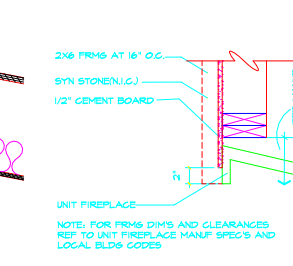

05 HEAD WIN "K" 3" x 1'-0"

04 TYP. INTERIOR DOOR FRAME 3" x 1'-0"

03 HEAD DOOR 121 3" x 1'-0"

02 TYP. INTERIOR WIN. HEAD 3" x 1'-0"

09 NOT USED

08 HEAD DOOR 102 3" x 1'-0"

07 HEAD WIN "A-2" 3" x 1'-0"

06 SILL AT WIN. H, A-2 3" x 1'-0"

13 MOP SINK 1 1/2" x 1'-0"

12 EXPOSED BEAM TRIM 1 1/2" x 1'-0"

11 FIREPLACE DETAIL 1 1/2" x 1'-0"

10 NOT USED 3" x 1'-0"

17 END WALL DINING 104 1 1/2" x 1'-0"

16 ARCH HDR. DTL. 1 1/2" x 1'-0"

15 DRINK MACHINE STAND 1 1/2" x 1'-0"

14 TO-GO UPPER CABINET 1 1/2" x 1'-0"

01 NOT USED